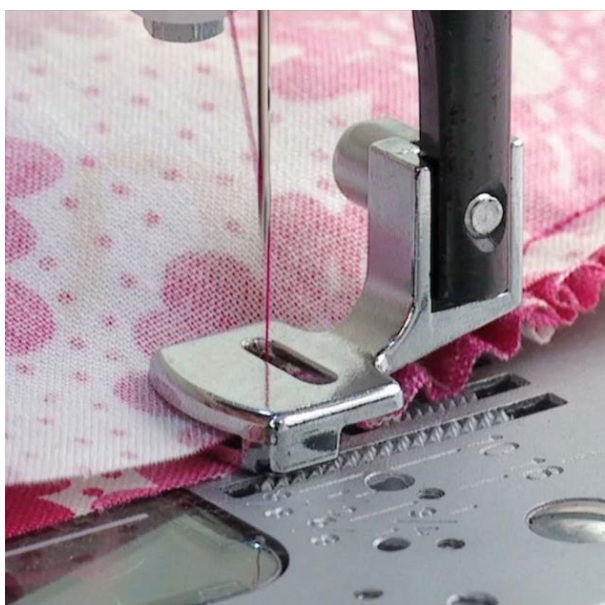

SINGER®

Singer Gathering Foot (250025913-06)

Model No: 250025913-06

Price:

Rs. 810

Warranty:

0 No(s) manufacturer warranty.

Delivery: