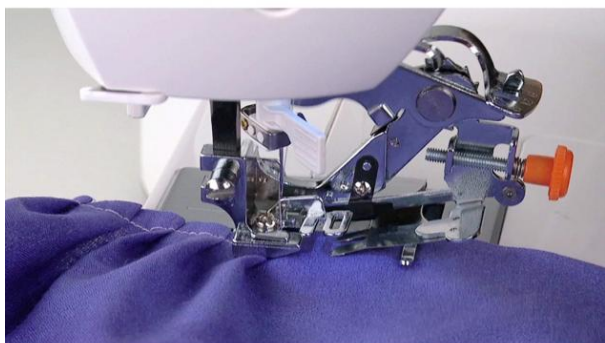

SINGER®

Singer Ruffler Foot (250027013-06)

Model No: 250027013-06

Price:

Rs. 3,285

Warranty:

0 No(s) manufacturer warranty.

Delivery: