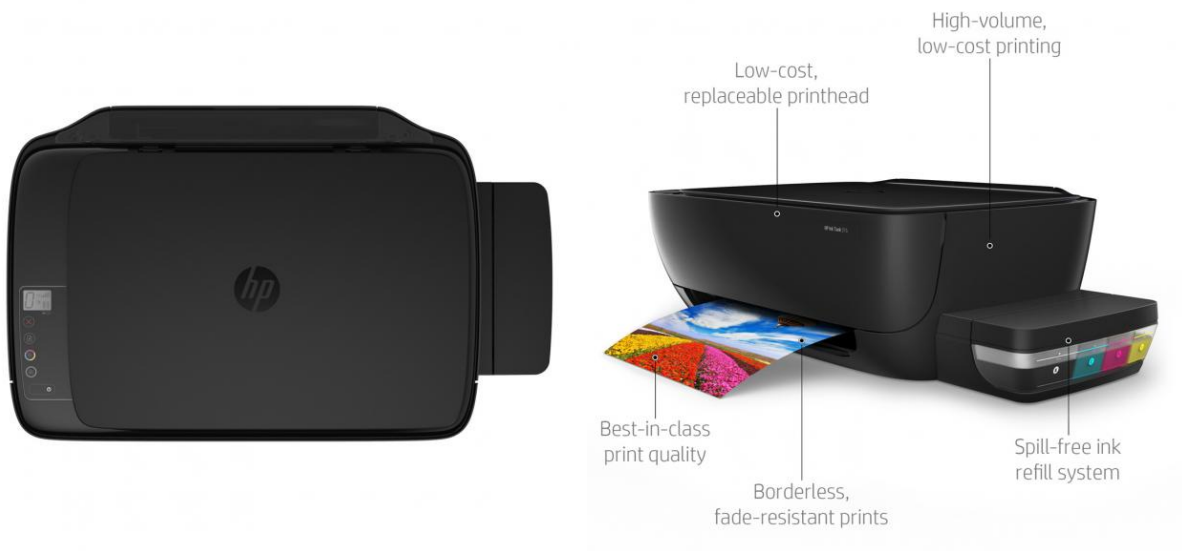

HP Ink Tank 315 All-In-One Printer

Model No: HP-INKTANK-315

Price:

Rs. 64,899

Warranty:

1 Year(s) manufacturer warranty.
1 Year Manufacturer Warranty.

Delivery:

Delivery - Standard 3 To 5 Working Days.

Specifications:

- Type: Inkjet Printer
- Model: Ink Tank 315
- Printing Resolution: Black (best): Up to 1200 x 1200 rendered dpi; Colour (best): Up to 4800 x 1200 optimised dpi colour(when printing from a computer and 1200 input dpi)
- Print Head / Ink - Ink Bottles / Toner Cartridge: Ink Bottles
- Print Speed: Black: Up to 19 ppm (draft, A4); Up to 8 ppm (ISO); Colour: Up to 15 ppm (draft, A4); Up to 5 ppm (ISO)
- Printable Width - Borderless: Yes, up to 210 x 297 mm (A4)
- Printable Area - Borderless Printing: A4; B5; A6; DL envelope
- Paper Size: A4; B5; A6; DL envelope
- Paper Handling (Rear Tray): A4; B5; A6; DL envelope
- Paper Weight: A4: 60 to 90 g/m²; HP envelopes: 75 to 90 g/m²; HP cards: up to 200 g/m²; HP 10 x 15 cm photo paper: up to 300 g/m²
- Ink End Sensor: Page Count
- Print Head Alignment: Manual
- Scan - Scanner Type: Flatbed
- Scan - Scanning Method: Contact Image Sensor (CIS)
- Scan - Optical Resolution: Hardware: Up to 1200 x 1200 dpi; Optical: Up to 1200 x 1200 dpi; Enhanced: Up to 1200 dpi
- Scan - Scanning Bit Depth (Input / Output): 24-bit
- Scan - Maximum Document Size: Flatbed: A4/ 216 x 297 mm
- Copy - Maximum Document Size: Flatbed: A4/ 216 x 297 mm
- Copy - Compatible Media: Plain Paper
- Copy - Image Quality: Black (text and Graphics): Up to 600 x 300 dpi; Colour (text and graphics): Up to 600 x 300 dp
- Copy - Copy Speed: Black: Up to 7 cpm (ISO); Colour: Up to 2 cpm (ISO)
- Copy - Maximum Number Of Copies: Up to 9 copies
- Bluetooth / NFC / Wifi: NO
- Network - Network Protocol: USB
- Network - Wireless LAN: Wired