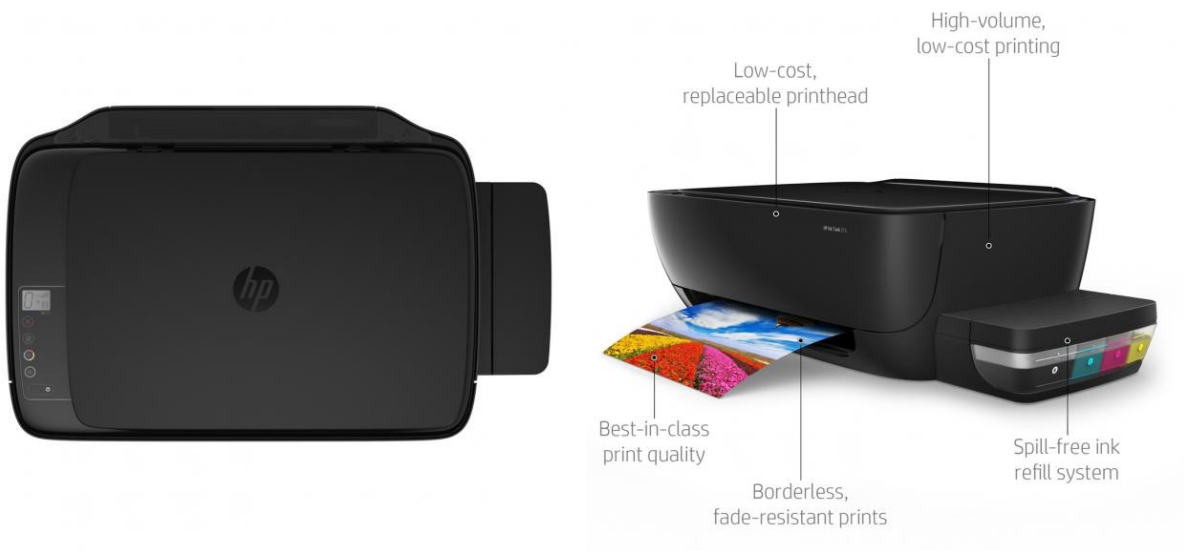

HP Ink Tank 315 All-In-One Printer

Model No: HP-INKTANK-315

Price:

Rs. 64,899

Warranty:

1 Year(s) manufacturer warranty.
1 Year Manufacturer Warranty.

Delivery:

Delivery - Standard 3 To 5 Working Days.

Specifications:

- Type: Inkjet Printer
- Model: Ink Tank 315
- Printing Resolution: Black (best): Up to 1200 x 1200 rendered dpi; Colour (best): Up to 4800 x 1200 optimised dpi colour(when printing from a computer and 1200 input dpi)
- Print Head / Ink - Ink Bottles / Toner Cartridge: Ink Bottles
- Print Speed: Black: Up to 19 ppm (draft, A4); Up to 8 ppm (ISO); Colour: Up to 15 ppm (draft, A4); Up to 5 ppm (ISO)
- Printable Width - Borderless: Yes, up to 210 x 297 mm (A4)
- Printable Area - Borderless Printing: A4; B5; A6; DL envelope
- Paper Size: A4; B5; A6; DL envelope
- Paper Handling (Rear Tray): A4; B5; A6; DL envelope
- Paper Weight: A4: 60 to 90 g/m²; HP envelopes: 75 to 90 g/m²; HP cards: up to 200 g/m²; HP 10 x 15 cm photo paper: up to 300 g/m²
- Ink End Sensor: Page Count
- Print Head Alignment: Manual
- Scan - Scanner Type: Flatbed
- Scan - Scanning Method: Contact Image Sensor (CIS)
- Scan - Optical Resolution: Hardware: Up to 1200 x 1200 dpi; Optical: Up to 1200 x 1200 dpi; Enhanced: Up to 1200 dpi
- Scan - Scanning Bit Depth (Input / Output): 24-bit
- Scan - Maximum Document Size: Flatbed: A4/ 216 x 297 mm
- Copy - Maximum Document Size: Flatbed: A4/ 216 x 297 mm
- Copy - Compatible Media: Plain Paper
- Copy - Image Quality: Black (text and Graphics): Up to 600 x 300 dpi; Colour (text and graphics): Up to 600 x 300 dp
- Copy - Copy Speed: Black: Up to 7 cpm (ISO); Colour: Up to 2 cpm (ISO)
- Copy - Maximum Number Of Copies: Up to 9 copies
- Bluetooth / NFC / Wifi: NO
- Network - Network Protocol: USB
- Network - Wireless LAN: Wired