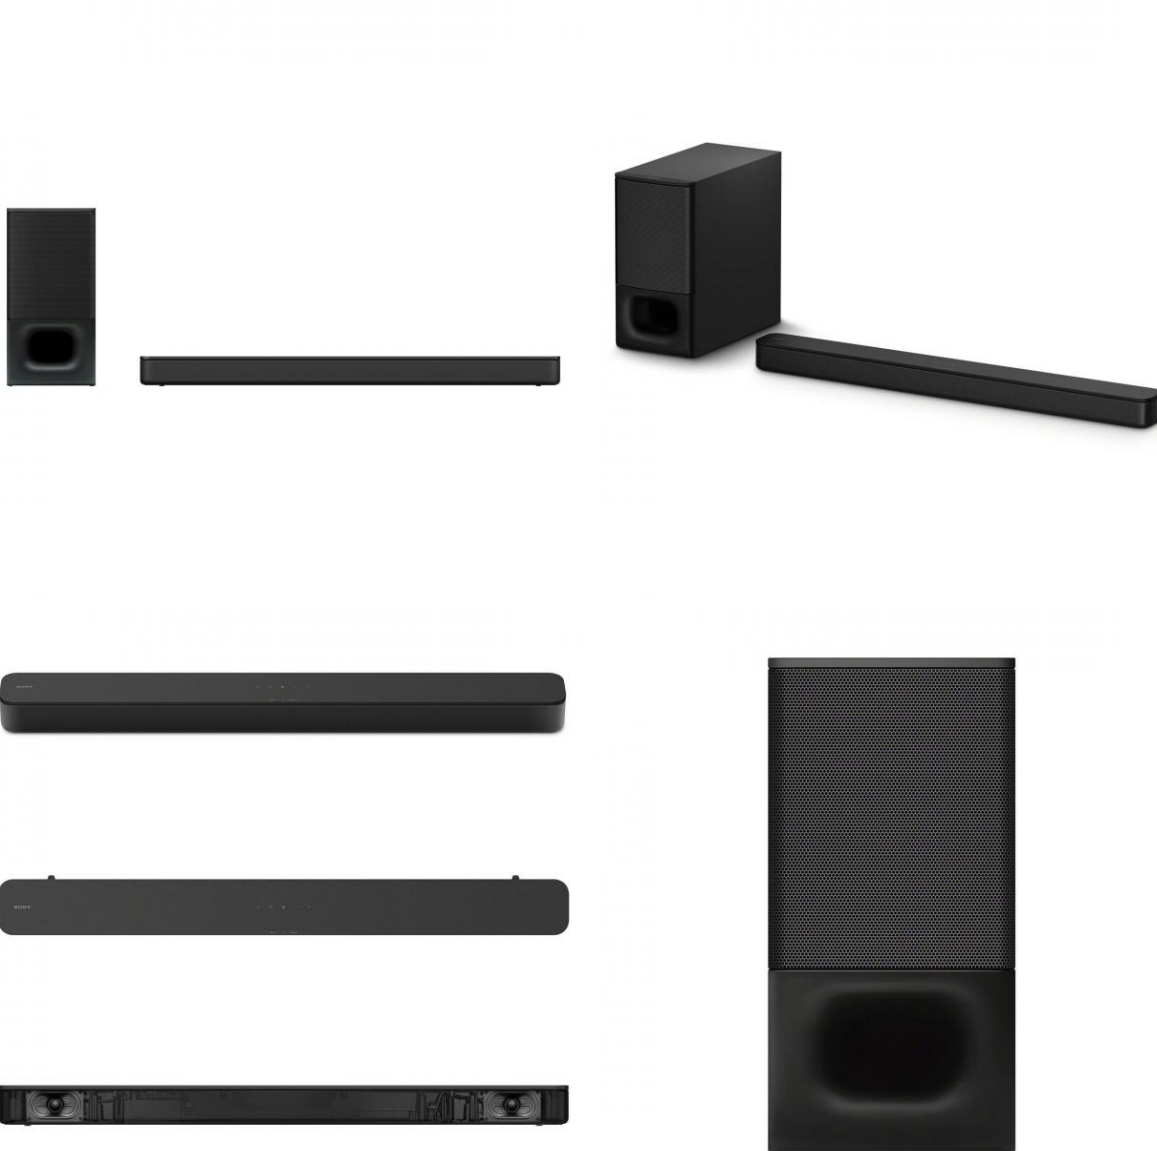

SONY

Sony HT-S350 Soundbar - Wireless, 2.1Ch, 320W

Model No: HT-S350

Price:

Rs. 119,999

Warranty:

---

1 Years(s) manufacturer warranty.
1 Year Manufacturer Warranty.