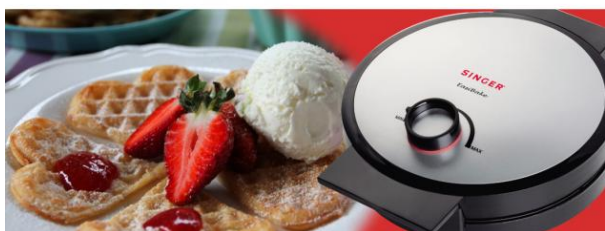

## Singer Waffles Maker 1000W

Model No: KA-LW-185A

## **Specifications:**

---

- Type: Sandwich Makers
- Power / Wattage: 1000W
- Body Material: Black & Stainless Steel Housing For Better Durability
- Number Of Plates: Non-Stick Coated Waffle Plates
- Special Features: Round Type, Heart Shaped Waffles
- Buttons / Controls: Adjustable Thermo Stat
- Other Information: Indicator Lights, 4 Minutes Cooking Time