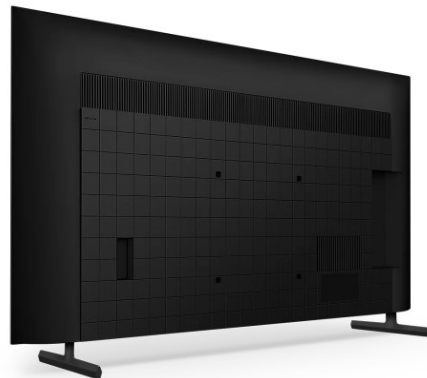

SONY

Sony 55" X80L 4K UHD HDR Google TV (KM-55X80L)

Model No: KD-55X80L

Price:

Rs. 531,999

Warranty:

3 Years(s) manufacturer warranty.
3 Year Warranty.

Delivery:

Specifications:

- :Type: SMART TV (ANDROID TV)
- :Screen Size: 55"
- :Display Type: LCD
- :Display Resolution: 3840x2160
- :Color: Black
- :Refresh Rate: Panel: 60Hz
- :Backlight Type: Direct LED
- :Design - Frame Colour: Black
- :Design - Stand Design: Slim T shaped wedged stand
- :Picture (Processing) - Colour Enhancement: 4K HDR Processor X1™
- :Picture (Processing) - Clarity Enhancement: 4K X-Reality™ PRO
- :Picture (Processing) - Contrast Enhancement: Object-based HDR remaster, Dynamic Contrast Enhancer
- :Picture (Processing) - HDR (High Dynamic Range) Compatibility: Yes(HDR10, HLG, Dolby Vision)
- :Picture (Processing) - Picture Processor: 4K HDR Processor X1™
- :Picture (Processing) - Motion Enhancer: Motionflow™ XR 200 (Native 50Hz), Auto mode
- :Picture (Processing) - Video Signal Support: HDMI™ signal :4096x2160p(24,50,60Hz), 3840x2160p(24,25,30,50,60Hz), 1080p(30,50,60Hz), 1080/24p, 1080i(50,60Hz), 720p(30,50,60Hz), 720/24p, 576p, 480p
- :Sound (Speakers / Amplifier) - Speaker Type: Bass Reflex Speaker X-Balanced Speaker
- :Sound (Speakers / Amplifier) - Audio Power Output: 10W + 10W
- :Sound (Processing) - Dolby Audio Format Support: Dolby™ Audio, Dolby™ Atmos
- :Sound (Processing) - DTS Audio Format Support: DTS Digital Surround
- :Software - Electronic Program Guide (EPG): Yes
- :Software - On/Off Timer: Yes
- :Software - Sleep Timer: Yes
- :Software - Closed Captions (Analog/Digital): Analogue)No (Digital)Subtitle
- :Software - Voice Search: (Voice Search)Yes4/(Built-in Mic)Yes
- :Software - Text Magnification: Yes
- :Software - Text Input Language: ARABIC / BULGARIAN / CATALAN / CROATIAN / CZECH / DANISH / DUTCH / ENGLISH / ESTONIAN / FINNISH / FRENCH / GERMAN / GREEK / HEBREW / INDONESIAN / ITALIAN / JAPANESE / NORWEGIAN / PERSIAN / POLISH / PORTUGUESE / ROMANIAN / RUSSIAN /