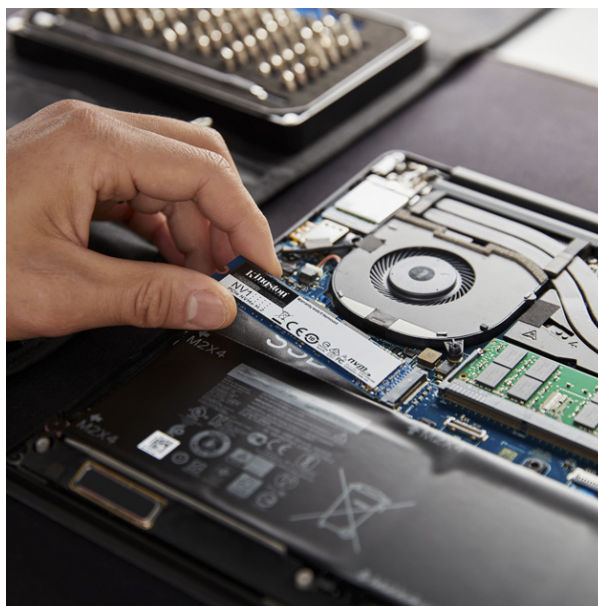

Kingston NV1 NVMe PCIe SSD M.2 2280 (1TB)

Model No: KG-SNVS-1TB-NVME-SSD

1 TB

1 TB

Price:

Rs. 52,799

Warranty:

---

3 Years(s) manufacturer warranty.
3 Year Limited Warranty.