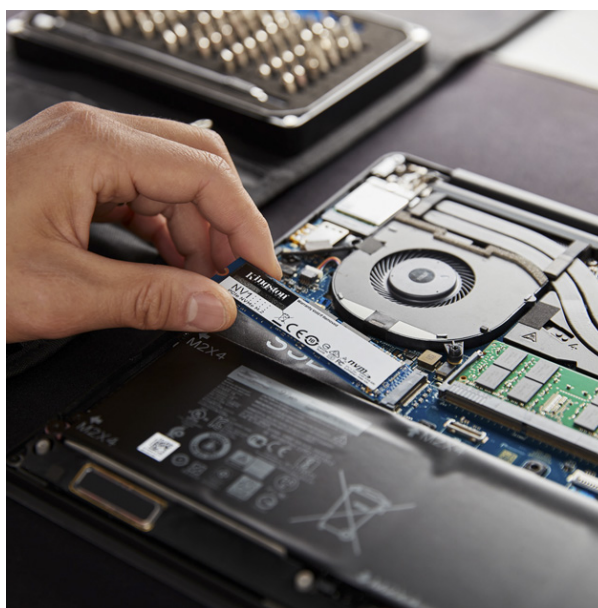

Kingston NV1 NVMe PCIe SSD M.2 2280 (250GB)

Model No: KG-SNVS-250GB-NVME-SSD

250GB

250GB

Price:

Rs. 19,499

Warranty:

---

3 Years(s) manufacturer warranty.
3 Year Limited Warranty.