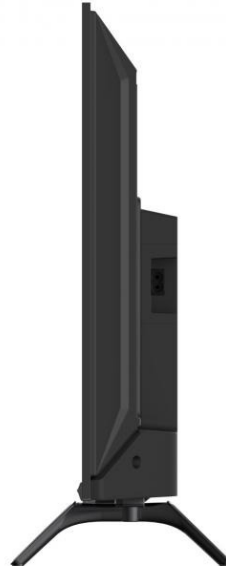

SINGER®

Singer 32" HD TV - SLE32E910

Model No: SLE32E910

Price:

Rs. 89,999

Warranty:

2 Years(s) manufacturer warranty.

Free 2 Year Extended Warranty. (Normal 1 Year + Free 1 Year Extended Warranty) (Do Not Select Extended Warranty When Purchasing, Because It Is Already Included)

Specifications:

- Type: HD
- Screen Size: 32"
- Display Resolution: 1366 x 768
- Brightness: 230
- Refresh Rate: 60Hz
- Backlight Type: DLED
- Design - Info: Full Screen
- Design - Frame Colour: Black
- Sound (Speakers / Amplifier) - Speaker Type: Bottom
- Sound (Speakers / Amplifier) - Audio Power Output: 2 X6w
- Software - Sleep Timer: Yes
- Inputs: HDMI x 2 / USB x 1 (2.0)
- Remote Control: Yes