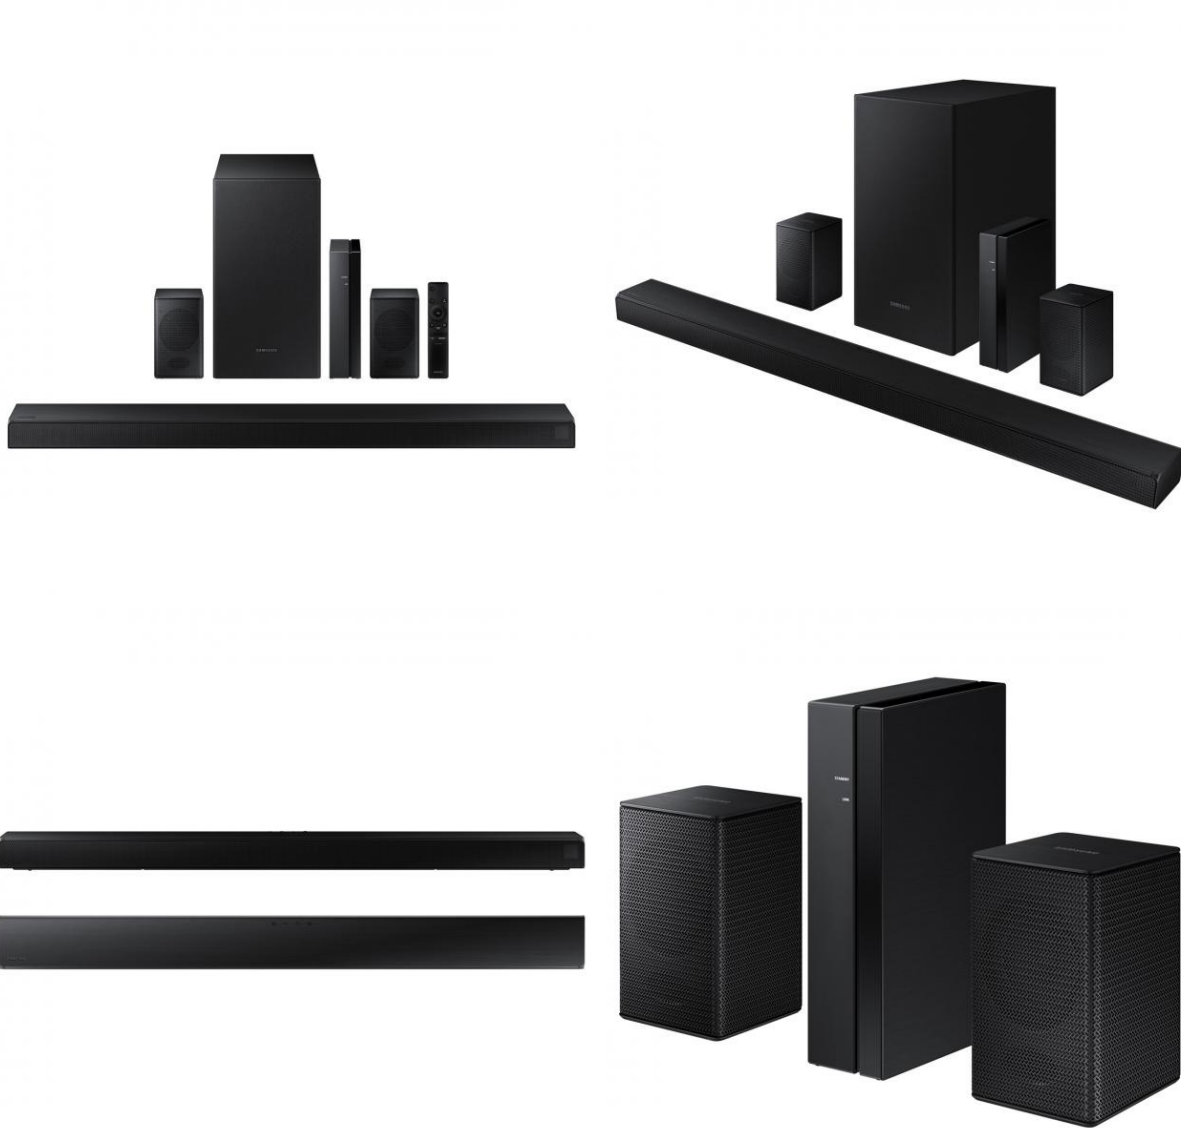

## Samsung HW-T670 Sound Bar - 5.1Ch, 3D Surround, 460W

Model No: SMGHWT670

## **Specifications:**

---

- Type: Sound Bar
- Power Output: 460W
- Speaker System: 5.1 Stereo
- Surround: Yes
- Sound Features: Game Pro, Adaptive Sound, DTS Virtual
- Sound Entertainments: Q Symphony, Acoustic Beam
- Display / Panel: Yes
- Bluetooth: Yes
- Speaker / Woofer Specifications: Wireless Subwoofer + Wireless Rear Kit
- Playable Formats (Data): MP3, WAV, OGG, FLAC, AIFF
- Inputs: Optical, HDMI
- Outputs: HDMI
- Memory Card / USB Support: Yes
- Remote Control: One Remote Control
- Dimensions: 1036.0 x 460.0 x 252.0 mm
- Weight: 10.8 Kg
- Colors: Black
- Warranty: 1 Year