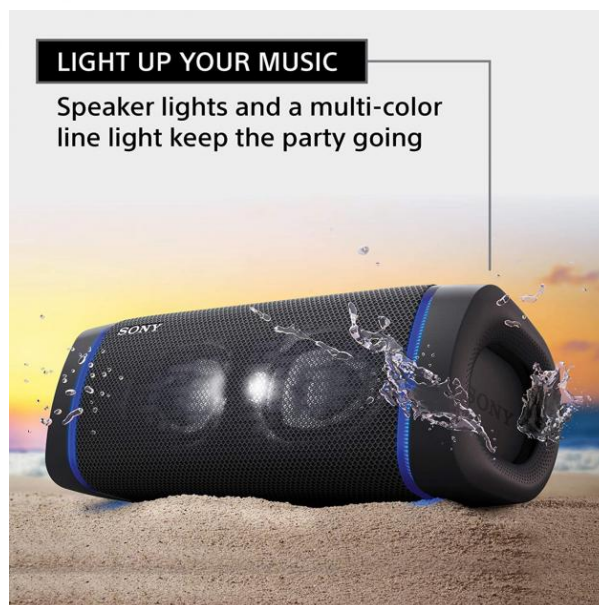

## Sony XB33 Extra Bass Portable Wireless Speaker

Model No: SRS-XB33