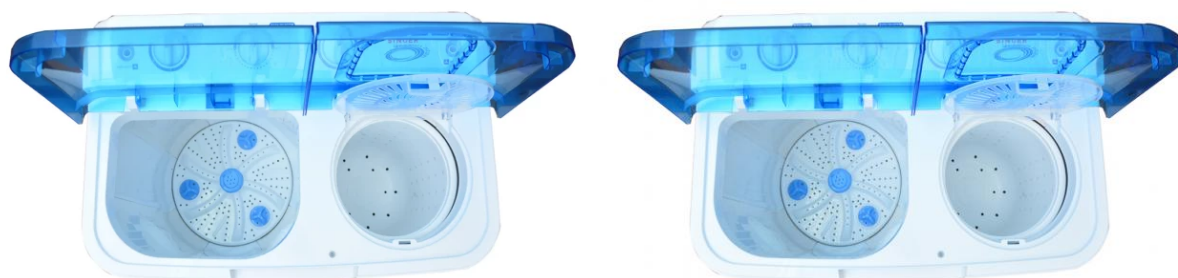

SINGER®

Singer Washing Machine Top Load 6Kg

Model No: SWM-SAR6

Price:

Rs. 61,999

Warranty:

5 Years(s) manufacturer warranty.
5 Year Manufacturer Warranty.

Delivery:

Specifications:

- Name: Singer Washing Machine Top Load 6Kg
- Type: Semi Automatic
- Capacity: 6 Kg
- Spin Speed (RPM): 1400
- No Of Tubs: 2
- Loading Type: Top Loader
- Programs / Functions: Yes
- Timer: Yes
- Accessories Provided: Yes
- Colors: White
- Other Information: Twin Tub, Plastic Body, Rust Free, Anti Rat Base, Transparent Window, Multi Pulsators, Water Inlet To Spin & Wash Tubs