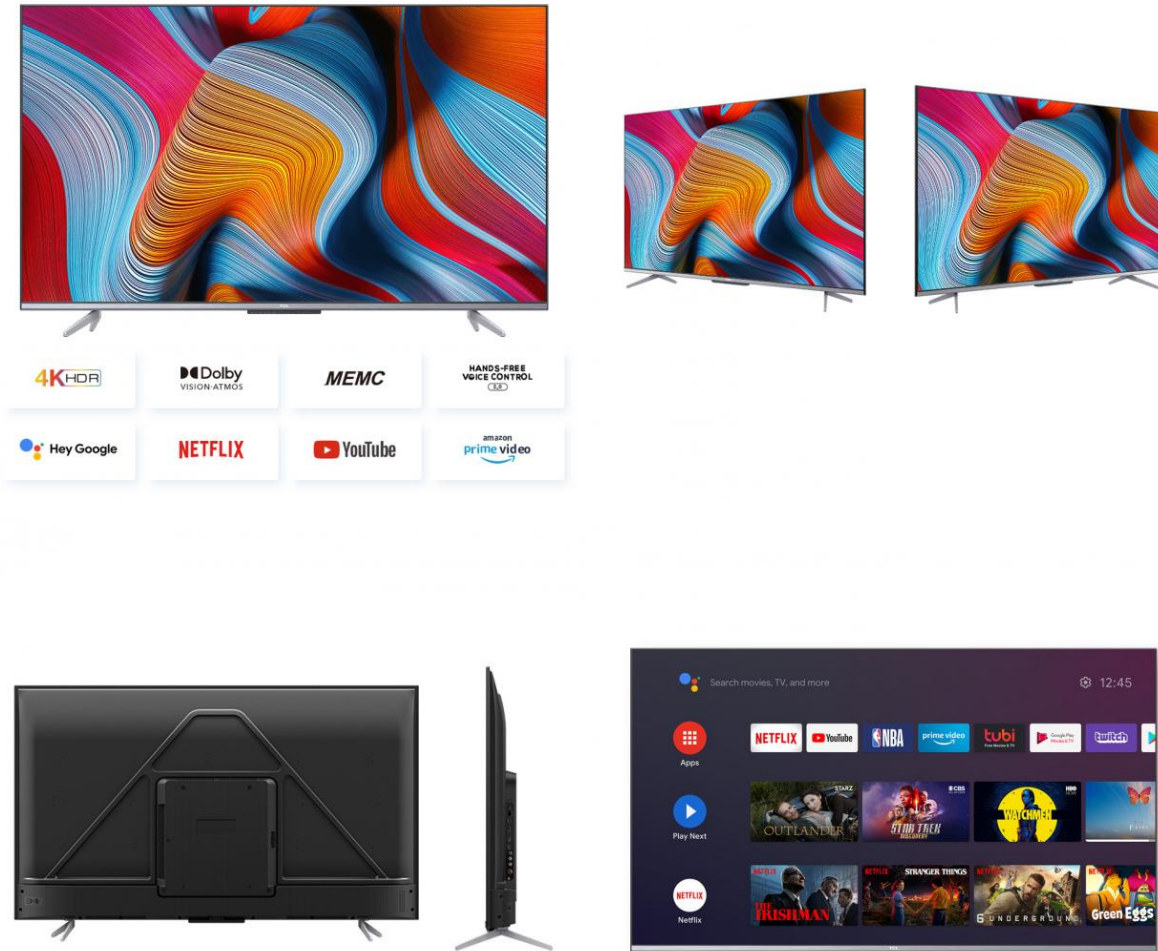

TCL P725 75" 4K UHD Android Smart TV

Model No: TCL75P725

Price:

Rs. 769,999

Warranty:

2 Years(s) manufacturer warranty.
2 Years Manufacturer Warranty.

Delivery:

Delivery - Standard 3 To 5 Working Days.

Specifications:

- Type: 4K UHD Android TV
- Screen Size: 75"
- Display Type: LED
- Display Resolution: 3840×2160
- Viewing Angle: 178°/178°
- Brightness: 330
- Color: 1.07G (8 bit + FRC)
- Refresh Rate: 60Hz
- Backlight Type: DLED
- Design - Frame Colour: Black
- Design - Stand Design: Ultra Slim
- Picture (Processing) - Contrast Enhancement: Yes
- Picture (Processing) - Picture Modes: Dynamic, Standard, Smart HDR, Sport, Movie (Game, PC)
- Picture (Processing) - HDR (High Dynamic Range) Compatibility: HDR10 Decoding Dolby Vision
- Picture (Processing) - Picture Processor: 64-bit A55×4 1.3GHz
- Picture (Processing) - Motion Enhancer: Motion Clear On, Off
- Picture (Processing) - Video Signal Support: Up to 4K@60Hz-12bit 4:2:2, 4K@60Hz-8bit 4:4:4
- Sound (Speakers / Amplifier) - Speaker Type: Integrated Speaker Boxes (Bottom Side)
- Sound (Speakers / Amplifier) - Audio Power Output: 2 x 15W
- Sound (Processing) - Sound Modes: Standard, Movie, Music, Voice, Game, Stadium, Personal
- Sound (Processing) - Dolby Audio Format Support: MS12Z wit Dolby Atmos
- Sound (Processing) - DTS Audio Format Support: DTS-HD Decoding
- Software - Electronic Program Guide (EPG): Yes (for DTV programme only)
- Software - Sleep Timer: Yes
- Software - Closed Captions (Analog/Digital): Yes
- Software - Voice Search: Voice input via remote control.