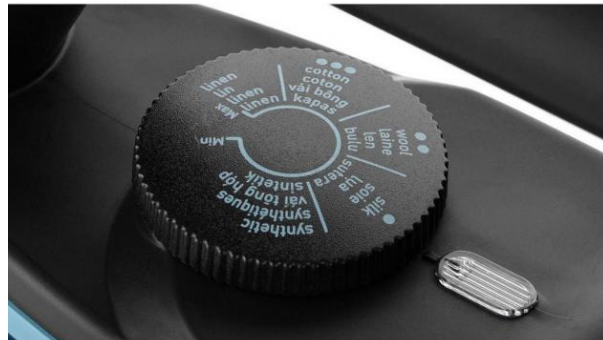

Tefal

Tefal Dry Iron Classical 1200W

Model No: TFFS2920MO

Price:

Rs. 8,499

Warranty:

1 Years(s) manufacturer warranty.
1 Year Manufacturer Warranty.

Delivery:

Specifications:

- Type: Dry Iron
- Power / Wattage: 1200 Watts
- Soleplate Type: Non-Stick Soleplate
- Other Information: Light Weight For Easy Handling

Date: 2026-06-19 02:03