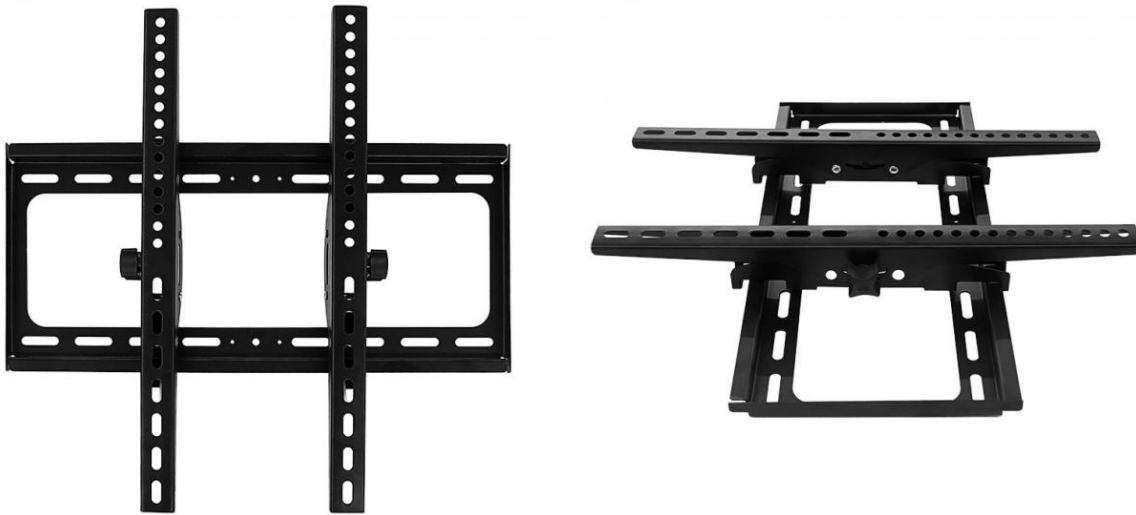

## Singer Angled Removable LED LCD TV Wall Mount (WB-C45) (26" - 42")

Model No: WB-C45

## Specifications:

---

- Type: TV Wall Mount
- Design / Build / Material: Metal
- TV Sizes Supported: 26" To 42"
- Maximum Weight Load: 45KG (99lbs)
- VESA Compatible / Standards: 400 x 400mm
- Adjustable Tilt / Swivel / Rotation / Adjustability : Tilt 12° Up And 12° Down
- Arm Length Max: Mounted Just 6.8cm (2.7") From Wall
- Ideal/Suitable For: Suitable For Home, Entertainment, Public Places And Commercial Establishments Such As Living Room, Shopping Mall, Store Waiting Hall, Lounge, Classroom, Lobby And Restaurant.
- Colors: Black
- Warranty: No Warranty