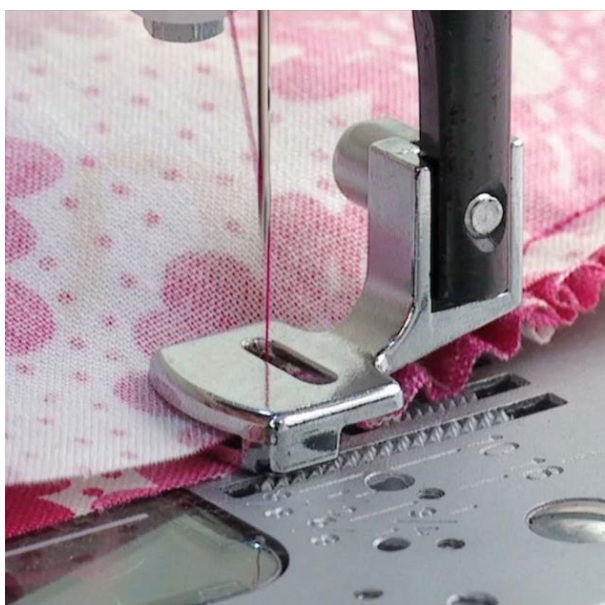

## Singer Gathering Foot (250025913-06)

Model No: 250025913-06