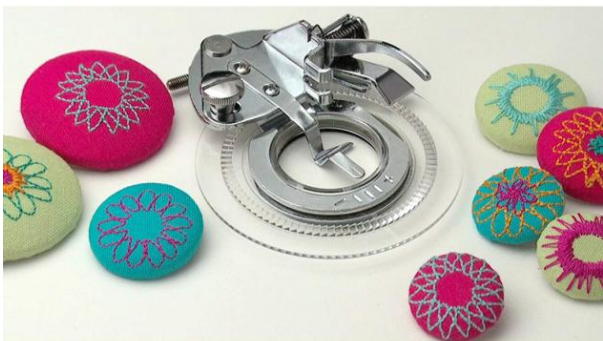

SINGER®

Singer Flower Stitch Foot (250026113-06)

Model No: 250026113-06

Price:

Rs. 3,075

Warranty:

0 No(s) manufacturer warranty.

Delivery: