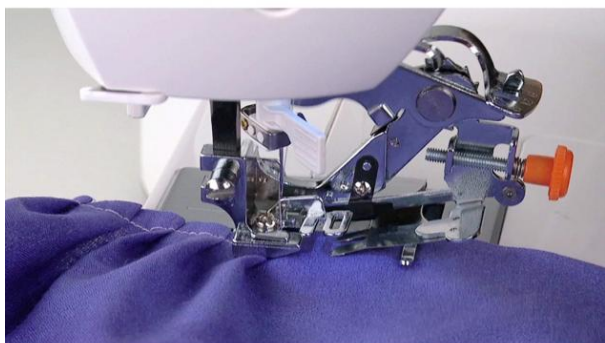

SINGER®

Singer Ruffler Foot (250027013-06)

Model No: 250027013-06

Price:

Rs. 3,285

Warranty:

---

0 No(s) manufacturer warranty.