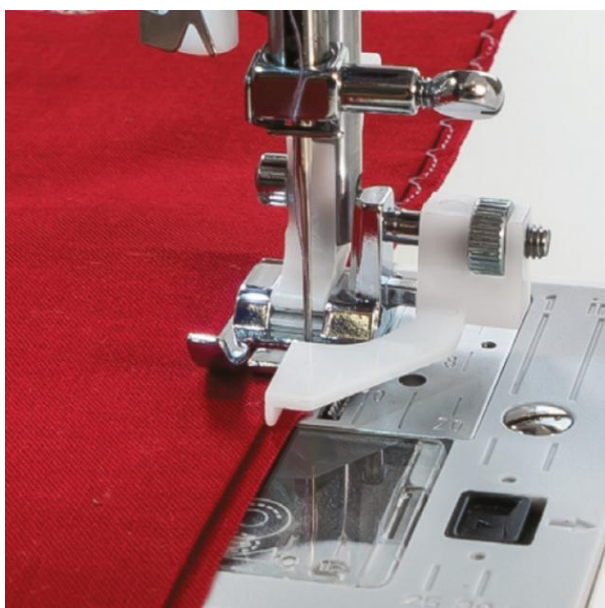

## Singer Blind Hem Foot (250059513)

Model No: 250059513

**Price:**

---

Rs. 990

**Warranty:**

---

0 No(s) manufacturer warranty.