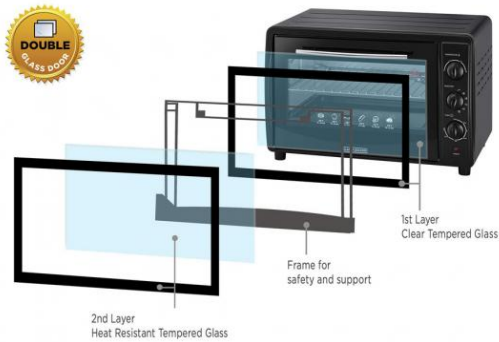

## BLACK+DECKER 45L Double Glass Multifunction Toaster (TRO45RDG-B5)

Model No: BD-TRO45RDG-B5

## **Specifications:**

---

- Type: Table Top Electric Oven
- Capacity: 45L
- Cooking / Baking Capacity: 3kg - 3.5Kg
- Cooking Timer: Yes, 60 Mins. Timer
- Temperature Levels: 90°C- 230°C
- Power / Heat Levels: 1800W
- Preheat: YES
- Rotisserie: Yes
- Conventional Cooking: Yes
- Grill: Yes
- Display / Panel: NO
- Programs / Functions: 5 Cooking Functions
- Cavity And Cabinet Build: Stainless Steel
- Internal Light: No
- Indicator Lamp: Yes
- Cooking End Signal: Bell
- Suitable For: Large Home Baking, Party
- Accessories Provided: Non-stick food tray, Wire rack, food tray handle, Crumb tray, Rotisserie and rotisserie handle
- Voltage / Power Frequency: 240 Volts
- Dimensions: 60.4 x 42.8 x 41.8 cm
- Weight: 12.5 kg
- Colors: Black
- Other Information: Comes with anti-rust galvanized stainless steel interior, it withstands the rigors of regular use. Packed with a range of user-friendly functions such as Toast/bake/Broil & double grill functions that make cooking convenient for you. The broil function aids in cooking meat to perfection. A double glass door that enables power insulation and even heat distribution.