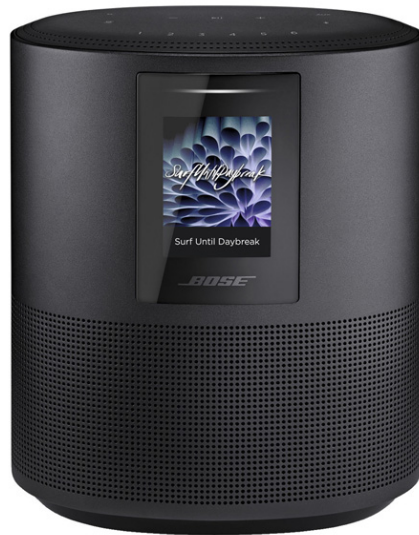

# **BOSE**

## **Bose Smart Speaker 500 (Triple Black)**

Model No: BOSE-SSPKR500-BLK

## **Specifications:**

---

- Type: Portable Bluetooth Speaker / Original Bose
- Power Output: Not Specified
- Speaker System: Wifi Connectivity
- Surround: N/A
- Sound Features: WALL-TO-WALL STEREO FROM A SINGLE SPEAKER
- Display / Panel: Yes
- Bluetooth: Bluetooth version: 4.2
- NFC: No
- Wifi: Yes
- Ethernet: No
- Tuner: No
- Lighting Effects: No
- Karaoke: No
- Equalizer: Yes (from app)
- Speaker / Woofer Specifications: Dual Opposing Drivers
- Playable Discs (Audio): No
- Playable Discs (Video): No
- Convenience Features: Voice Assistant Alexa / Voice Prompt Or Google Assistant
- Inputs: AUX IN (3.5 mm)
- Memory Card / USB Support: No
- Built-In Microphone: Yes / Speakerphone / Voice Assistant integration
- Remote Control: N/A (App)
- Play Time: N/A
- Charging Time: N/A
- Battery: N/A
- Power Consumption: 1.7 W
- Power Source / Voltage: 230V/50Hz input
- Dimensions: 8" H x 6.7" W x 4.3" D
- Weight: (4.75 lbs)
- Colors: Triple Black