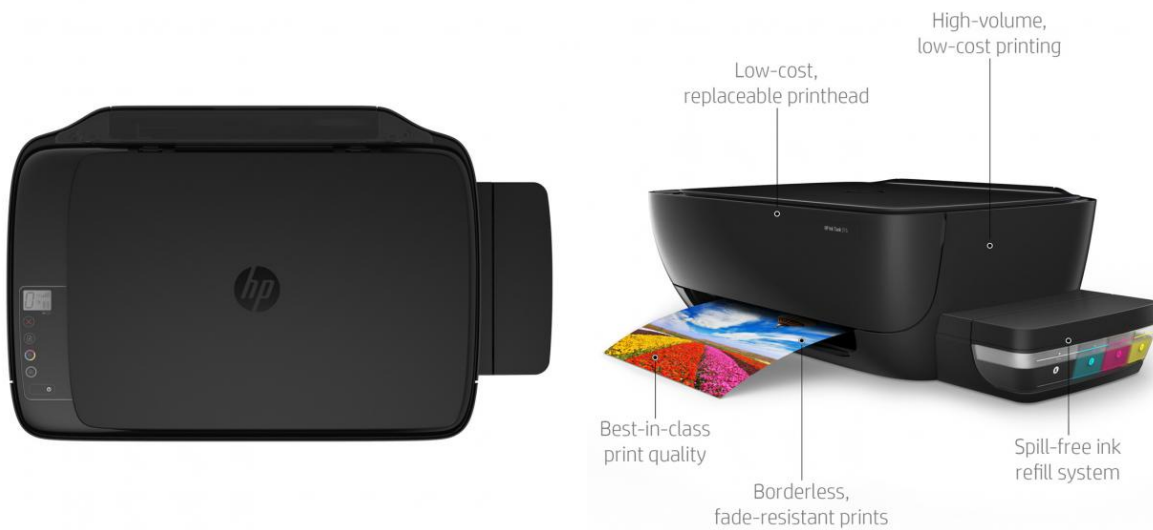

HP Ink Tank 315 All-In-One Printer

Model No: HP-INKTANK-315

Price:

Rs. 64,899

Warranty:

1 Year(s) manufacturer warranty.
1 Year Manufacturer Warranty.

Delivery:

Delivery - Standard 3 To 5 Working Days.

Specifications:

- Type: Inkjet Printer
- Model: Ink Tank 315
- Printing Resolution: Black (best): Up to 1200 x 1200 rendered dpi; Colour (best): Up to 4800 x 1200 optimised dpi colour(when printing from a computer and 1200 input dpi)
- Print Head / Ink - Ink Bottles / Toner Cartridge: Ink Bottles
- Print Speed: Black: Up to 19 ppm (draft, A4); Up to 8 ppm (ISO); Colour: Up to 15 ppm (draft, A4); Up to 5 ppm (ISO)
- Printable Width - Borderless: Yes, up to 210 x 297 mm (A4)
- Printable Area - Borderless Printing: A4; B5; A6; DL envelope
- Paper Size: A4; B5; A6; DL envelope
- Paper Handling (Rear Tray): A4; B5; A6; DL envelope
- Paper Weight: A4: 60 to 90 g/m²; HP envelopes: 75 to 90 g/m²; HP cards: up to 200 g/m²; HP 10 x 15 cm photo paper: up to 300 g/m²
- Ink End Sensor: Page Count
- Print Head Alignment: Manual
- Scan - Scanner Type: Flatbed
- Scan - Scanning Method: Contact Image Sensor (CIS)
- Scan - Optical Resolution: Hardware: Up to 1200 x 1200 dpi; Optical: Up to 1200 x 1200 dpi; Enhanced: Up to 1200 dpi
- Scan - Scanning Bit Depth (Input / Output): 24-bit
- Scan - Maximum Document Size: Flatbed: A4/ 216 x 297 mm
- Copy - Maximum Document Size: Flatbed: A4/ 216 x 297 mm
- Copy - Compatible Media: Plain Paper
- Copy - Image Quality: Black (text and Graphics): Up to 600 x 300 dpi; Colour (text and graphics): Up to 600 x 300 dp
- Copy - Copy Speed: Black: Up to 7 cpm (ISO); Colour: Up to 2 cpm (ISO)
- Copy - Maximum Number Of Copies: Up to 9 copies
- Bluetooth / NFC / Wifi: NO
- Network - Network Protocol: USB
- Network - Wireless LAN: Wired