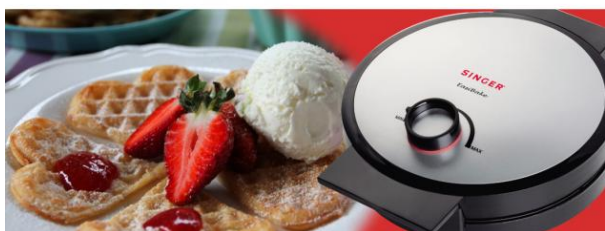

SINGER®

Singer Waffles Maker 1000W

Model No: KA-LW-185A

Price:

Rs. 9,899

Warranty:

1 Years(s) manufacturer warranty.
1 Year Manufacturer Warranty.

Delivery:

Specifications:

- Type: Sandwich Makers
- Power / Wattage: 1000W
- Body Material: Black & Stainless Steel Housing For Better Durability
- Number Of Plates: Non-Stick Coated Waffle Plates
- Special Features: Round Type, Heart Shaped Waffles
- Buttons / Controls: Adjustable Thermo Stat
- Other Information: Indicator Lights, 4 Minutes Cooking Time