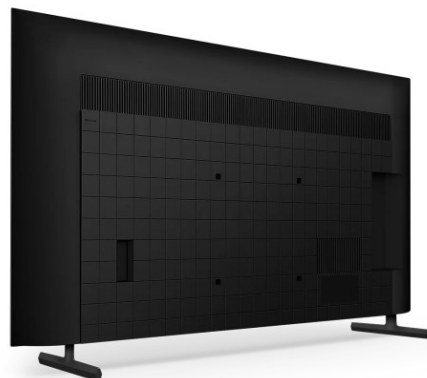

SONY

Sony 55" X80L 4K UHD HDR Google TV (KM-55X80L)

Model No: KD-55X80L

Price:

Rs. 531,999

Warranty:

3 Years(s) manufacturer warranty.
3 Year Warranty.

Delivery:

Specifications:

- :Type: SMART TV (ANDROID TV)
- :Screen Size: 55"
- :Display Type: LCD
- :Display Resolution: 3840x2160
- :Color: Black
- :Refresh Rate: Panel: 60Hz
- :Backlight Type: Direct LED
- :Design - Frame Colour: Black
- :Design - Stand Design: Slim T shaped wedged stand
- :Picture (Processing) - Colour Enhancement: 4K HDR Processor X1™
- :Picture (Processing) - Clarity Enhancement: 4K X-Reality™ PRO
- :Picture (Processing) - Contrast Enhancement: Object-based HDR remaster, Dynamic Contrast Enhancer
- :Picture (Processing) - HDR (High Dynamic Range) Compatibility: Yes(HDR10, HLG, Dolby Vision)
- :Picture (Processing) - Picture Processor: 4K HDR Processor X1™
- :Picture (Processing) - Motion Enhancer: Motionflow™ XR 200 (Native 50Hz), Auto mode
- :Picture (Processing) - Video Signal Support: HDMI™ signal :4096x2160p(24,50,60Hz), 3840x2160p(24,25,30,50,60Hz), 1080p(30,50,60Hz), 1080/24p, 1080i(50,60Hz), 720p(30,50,60Hz), 720/24p, 576p, 480p
- :Sound (Speakers / Amplifier) - Speaker Type: Bass Reflex Speaker X-Balanced Speaker
- :Sound (Speakers / Amplifier) - Audio Power Output: 10W + 10W
- :Sound (Processing) - Dolby Audio Format Support: Dolby™ Audio, Dolby™ Atmos
- :Sound (Processing) - DTS Audio Format Support: DTS Digital Surround
- :Software - Electronic Program Guide (EPG): Yes
- :Software - On/Off Timer: Yes
- :Software - Sleep Timer: Yes
- :Software - Closed Captions (Analog/Digital): Analogue)No (Digital)Subtitle
- :Software - Voice Search: (Voice Search)Yes4/(Built-in Mic)Yes
- :Software - Text Magnification: Yes
- :Software - Text Input Language: ARABIC / BULGARIAN / CATALAN / CROATIAN / CZECH / DANISH / DUTCH / ENGLISH / ESTONIAN / FINNISH / FRENCH / GERMAN / GREEK / HEBREW / INDONESIAN / ITALIAN / JAPANESE / NORWEGIAN / PERSIAN / POLISH / PORTUGUESE / ROMANIAN / RUSSIAN /