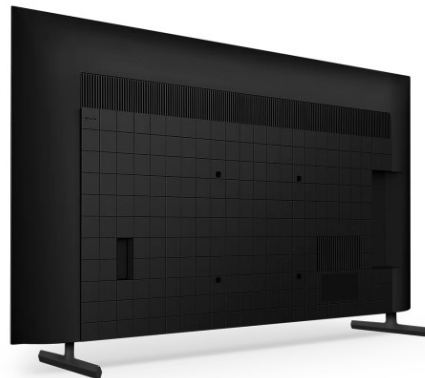

## Sony 55" X80L 4K UHD HDR Google TV (KM-55X80L)

Model No: KD-55X80L

## Specifications:

---

- :Type: SMART TV (ANDROID TV)
- :Screen Size: 55"
- :Display Type: LCD
- :Display Resolution: 3840x2160
- :Color: Black
- :Refresh Rate: Panel: 60Hz
- :Backlight Type: Direct LED
- :Design - Frame Colour: Black
- :Design - Stand Design: Slim T shaped wedged stand
- :Picture (Processing) - Colour Enhancement: 4K HDR Processor X1™
- :Picture (Processing) - Clarity Enhancement: 4K X-Reality™ PRO
- :Picture (Processing) - Contrast Enhancement: Object-based HDR remaster, Dynamic Contrast Enhancer
- :Picture (Processing) - HDR (High Dynamic Range) Compatibility: Yes(HDR10, HLG, Dolby Vision)
- :Picture (Processing) - Picture Processor: 4K HDR Processor X1™
- :Picture (Processing) - Motion Enhancer: Motionflow™ XR 200 (Native 50Hz), Auto mode
- :Picture (Processing) - Video Signal Support: HDMI™ signal :4096x2160p(24,50,60Hz), 3840x2160p(24,25,30,50,60Hz), 1080p(30,50,60Hz), 1080/24p, 1080i(50,60Hz), 720p(30,50,60Hz), 720/24p, 576p, 480p
- :Sound (Speakers / Amplifier) - Speaker Type: Bass Reflex Speaker X-Balanced Speaker
- :Sound (Speakers / Amplifier) - Audio Power Output: 10W + 10W
- :Sound (Processing) - Dolby Audio Format Support: Dolby™ Audio, Dolby™ Atmos
- :Sound (Processing) - DTS Audio Format Support: DTS Digital Surround
- :Software - Electronic Program Guide (EPG): Yes
- :Software - On/Off Timer: Yes
- :Software - Sleep Timer: Yes
- :Software - Closed Captions (Analog/Digital): Analogue)No (Digital)Subtitle
- :Software - Voice Search: (Voice Search)Yes4/(Built-in Mic)Yes
- :Software - Text Magnification: Yes
- :Software - Text Input Language: ARABIC / BULGARIAN / CATALAN / CROATIAN / CZECH / DANISH / DUTCH / ENGLISH / ESTONIAN / FINNISH / FRENCH / GERMAN / GREEK / HEBREW / INDONESIAN / ITALIAN / JAPANESE / NORWEGIAN / PERSIAN / POLISH / PORTUGUESE / ROMANIAN / RUSSIAN /