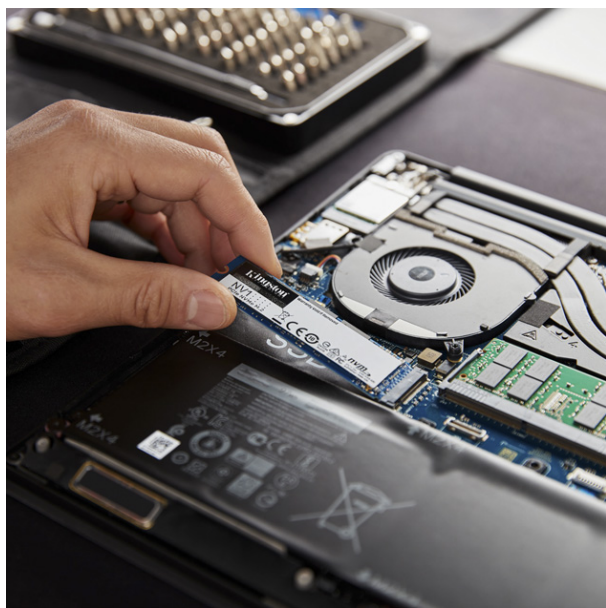

Kingston NV1 NVMe PCIe SSD M.2 2280 (1TB)

Model No: KG-SNVS-1TB-NVME-SSD

1 TB

1 TB

Price:

Rs. 52,799

Warranty:

---

3 Years(s) manufacturer warranty.
3 Year Limited Warranty.