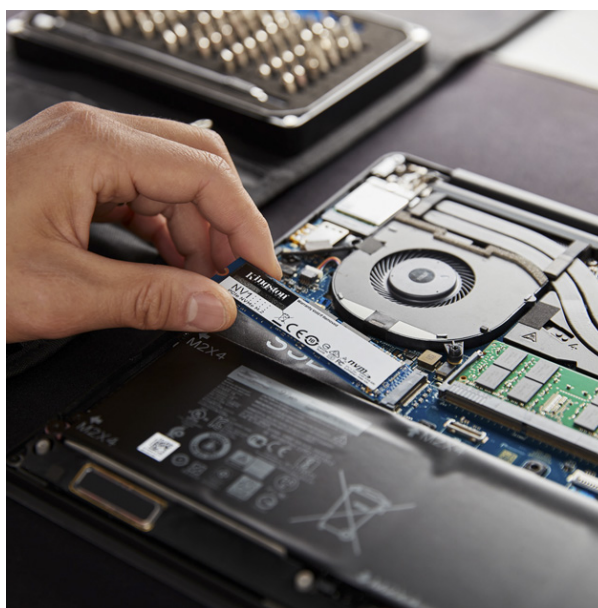

## Kingston NV1 NVMe PCIe SSD M.2 2280 (250GB)

Model No: KG-SNVS-250GB-NVME-SSD

**250GB**

**250GB**