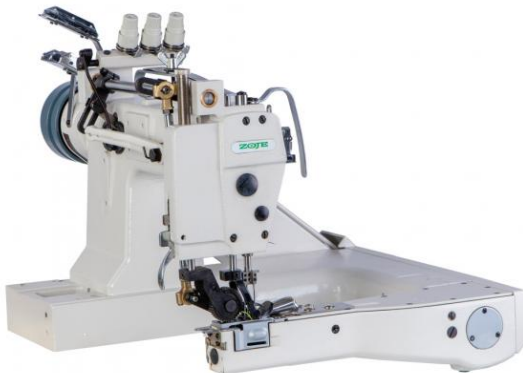

Zoje 3 Needle Feed Off The Arm Machine MCZJ928XH-2PL

Model No: MCZJ928XH-2PL

Price:

Rs. 385,299

Warranty:

1 Years(s) manufacturer warranty.
1 Year Manufacturer Warranty.

Delivery:

Delivery - Standard 3 To 5 Working Days.

Specifications:

- Type: Feed Off The Arm Machine
- Motor Type: Clutch
- Number Of Stitches: 1
- Needle: TVX5 #21
- Speed / Stitches Per Minute: 3000
- Table / Stand: yes
- Ideal/Suitable For: Sewing
- Power: 400W
- Voltage / Phase: 220V Single Phase
- Dimensions: 570x540x470 mm (Head) & 1240x580x720 mm (Table Stand)
- Weight: 108Kg
- Warranty: 1 Year Warranty