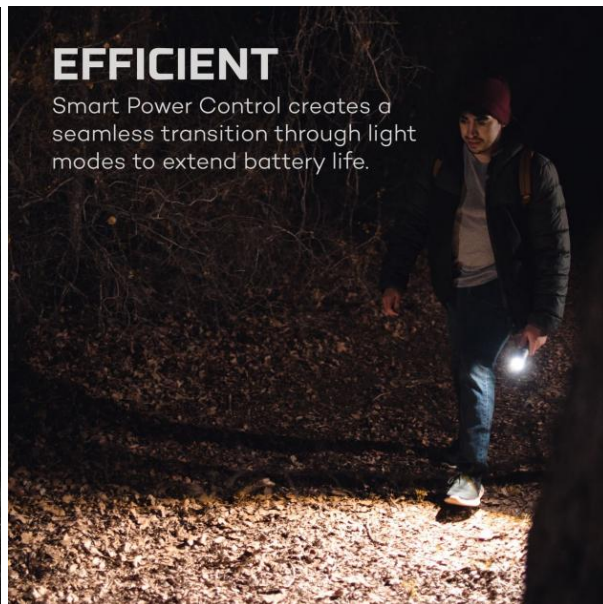

NEBO®

NEBO Flashlight Davinci 2000

Model No: NEB-FLT-0020-G

2000 LUMENS
Brilliant white light.

EFFICIENT

Smart Power Control creates a seamless transition through light modes to extend battery life.

4X ZOOM

Specifications:

- Type: Powerful, Rechargeable, LED Flashlight
- Design / Build / Material: Fully Rechargeable / Anodized Aircraft-Grade Aluminum / Waterproof And Dust Resistant (IP67) / Mode Selection Dial/4 Mode Selection / Power Bank
- Light / Bulb Info: LED Chip In The Flashlight.
- Lighting Levels / Light Modes 1: • High (2000 lumens): 2 hours / 259 metersHigh. • Medium (800 lumens): 5 hours / 170 meters • Low (200 lumens): 20 hours / 97 meters • Strobe (2000 lumens): 2 hours / 259 meters
- Power: Powered By 1x 2000mAh Li-ion 18650 3.7v Battery
- Lumens: 2000 Lumens
- Switch / Controls / Operation: One Rear-Positioned Button For Power / Dial For Selecting Modes Twist To Select High, Medium, Low And Strobe Mode.
- Indicators: Battery Charging Indicator Light Behind Power Red Low Battery./Blue Fully Charged.
- Battery: 2000mAh Li-Ion 18650 3.7v Battery
- Charging Info: To Charge Your Phone Or Other USB Device, Simply Unscrew The Base And Plug It Into The USB Port.
- Special Features: The Included Mode Selection Dial Makes It Easy To Switch Between Modes
- Ideal/Suitable For: Home
- Attachments / Accessories: Micro-USB Charging Cable / Detachable Lanyard / Rechargeable Battery
- In The Package: 1 x DAVINCI 2000 Flashlight. 1 x Li-Ion Rechargeable Batter. 1 x Micro-USB To USB Charging Cable. 1 X Detachable Lanyard.1 X Product Manual
- Dimensions: (L) 18.42cm x (W) 3.51cm x (H) 3.51cm
- Weight: Weight: 266g
- Other Information: Included Battery Allows For Up To 20 Hours Of Operation In Between Charges.
- Warranty: 1 Year