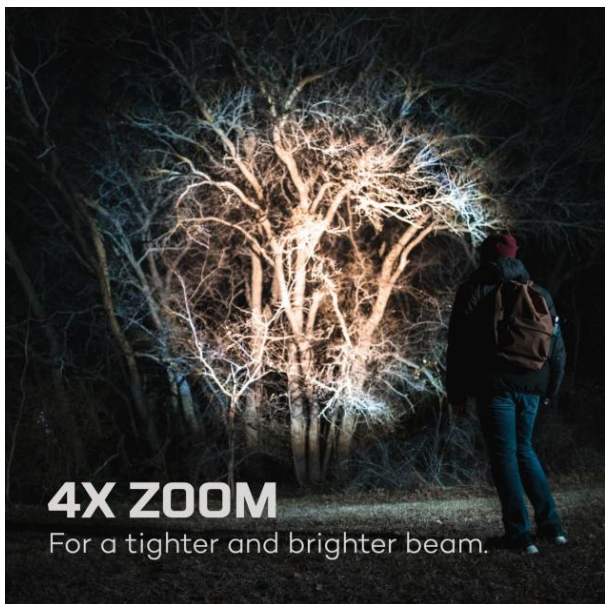

## NEBO Flashlight Davinci 2000

Model No: NEB-FLT-0020-G

**2000 LUMENS**  
Brilliant white light.

**EFFICIENT**

Smart Power Control creates a seamless transition through light modes to extend battery life.

**4X ZOOM**

For a tighter and brighter beam.