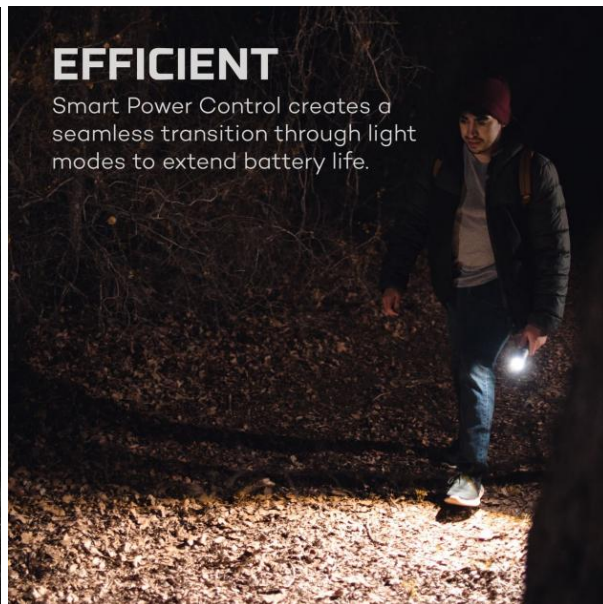

## NEBO Flashlight Davinci 2000

Model No: NEB-FLT-0020-G

**2000 LUMENS**  
Brilliant white light.

**EFFICIENT**

Smart Power Control creates a seamless transition through light modes to extend battery life.