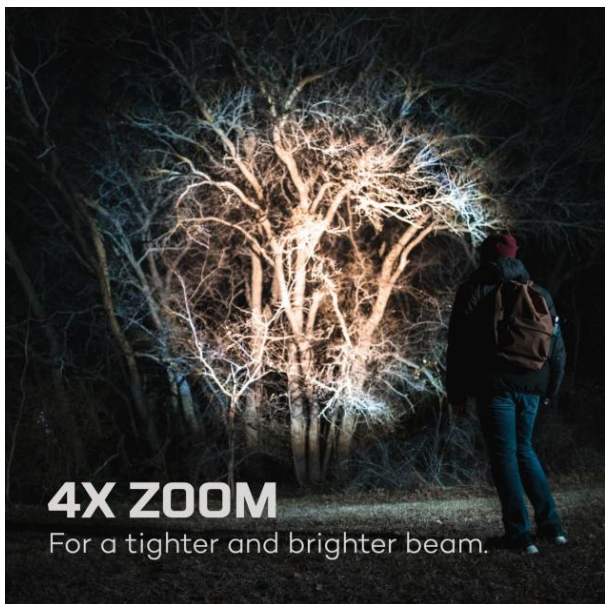

NEBO®

NEBO Flashlight Davinci 2000

Model No: NEB-FLT-0020-G

2000 LUMENS
Brilliant white light.

EFFICIENT

Smart Power Control creates a seamless transition through light modes to extend battery life.

4X ZOOM

Specifications:

- Type: Powerful, Rechargeable, LED Flashlight
- Design / Build / Material: Fully Rechargeable / Anodized Aircraft-Grade Aluminum / Waterproof And Dust Resistant (IP67) / Mode Selection Dial/4 Mode Selection / Power Bank
- Light / Bulb Info: LED Chip In The Flashlight.
- Lighting Levels / Light Modes 1: • High (2000 lumens): 2 hours / 259 metersHigh. • Medium (800 lumens): 5 hours / 170 meters • Low (200 lumens): 20 hours / 97 meters • Strobe (2000 lumens): 2 hours / 259 meters
- Power: Powered By 1x 2000mAh Li-ion 18650 3.7v Battery
- Lumens: 2000 Lumens
- Switch / Controls / Operation: One Rear-Positioned Button For Power / Dial For Selecting Modes Twist To Select High, Medium, Low And Strobe Mode.
- Indicators: Battery Charging Indicator Light Behind Power Red Low Battery./Blue Fully Charged.
- Battery: 2000mAh Li-Ion 18650 3.7v Battery
- Charging Info: To Charge Your Phone Or Other USB Device, Simply Unscrew The Base And Plug It Into The USB Port.
- Special Features: The Included Mode Selection Dial Makes It Easy To Switch Between Modes
- Ideal/Suitable For: Home
- Attachments / Accessories: Micro-USB Charging Cable / Detachable Lanyard / Rechargeable Battery
- In The Package: 1 x DAVINCI 2000 Flashlight. 1 x Li-Ion Rechargeable Batter. 1 x Micro-USB To USB Charging Cable. 1 X Detachable Lanyard.1 X Product Manual
- Dimensions: (L) 18.42cm x (W) 3.51cm x (H) 3.51cm
- Weight: Weight: 266g
- Other Information: Included Battery Allows For Up To 20 Hours Of Operation In Between Charges.
- Warranty: 1 Year