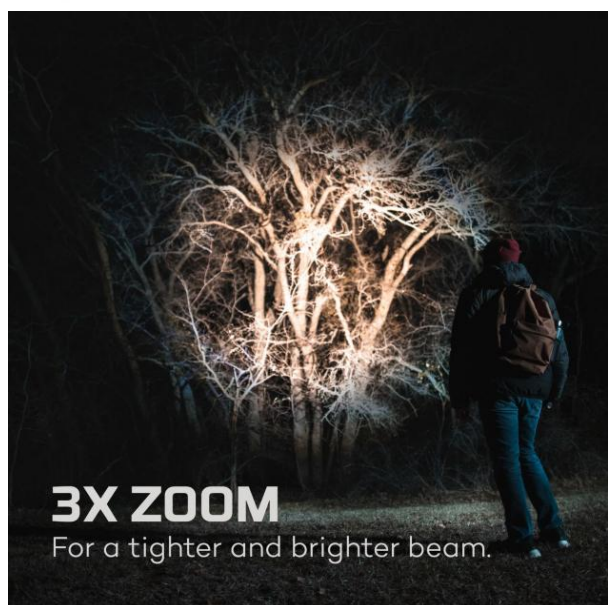

## NEBO Flashlight Davinci 3500

Model No: NEB-FLT-0021-G

**3500 LUMENS**  
Brilliant white light.

**EFFICIENT**

Smart Power Control creates a seamless transition through light modes to extend battery life.

**3X ZOOM**

For a tighter and brighter beam.