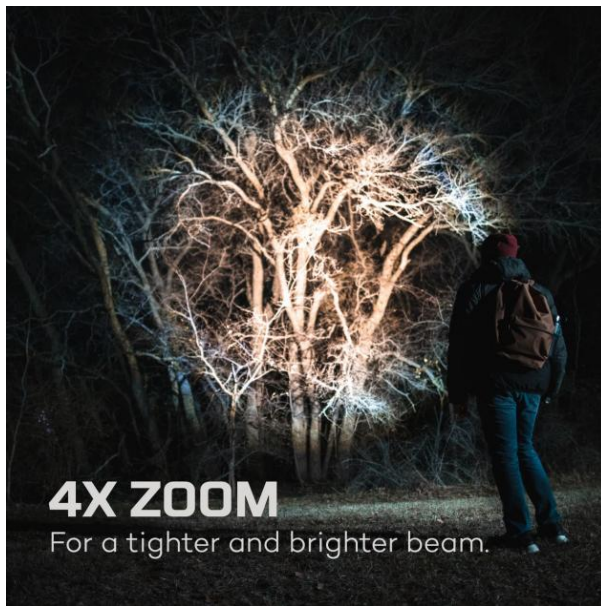

NEBO®

NEBO Flashlight Franklin Twist RC

Model No: NEB-WLT-0024-G

400 LUMENS
Brilliant white light.

360° LANTERN
Full area coverage.

4X ZOOM
For a tighter and brighter beam.

Price:

Rs. 13,399