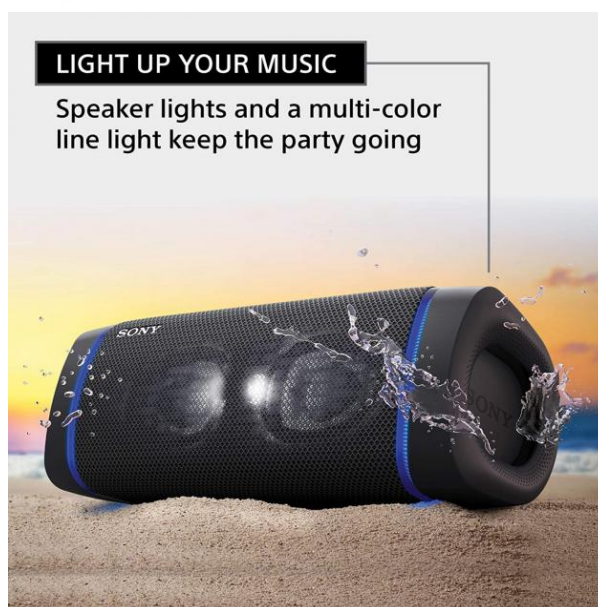

## Sony XB33 Extra Bass Portable Wireless Speaker

Model No: SRS-XB33