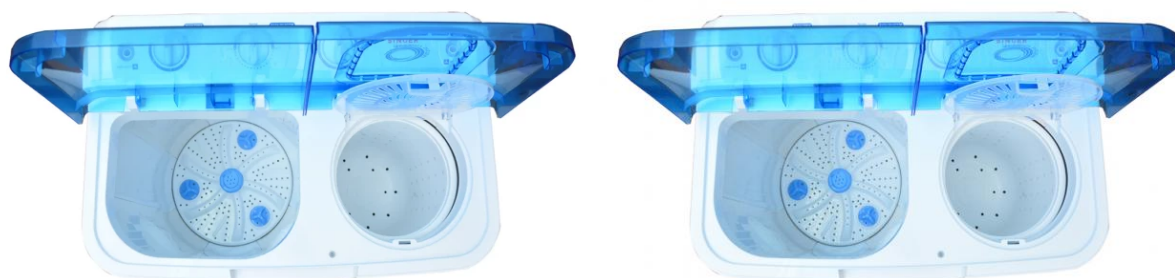

SINGER®

Singer Washing Machine Top Load 6Kg

Model No: SWM-SAR6

Price:

Rs. 61,999

Warranty:

5 Years(s) manufacturer warranty.
5 Year Manufacturer Warranty.

Delivery:

Specifications:

- Name: Singer Washing Machine Top Load 6Kg
- Type: Semi Automatic
- Capacity: 6 Kg
- Spin Speed (RPM): 1400
- No Of Tubs: 2
- Loading Type: Top Loader
- Programs / Functions: Yes
- Timer: Yes
- Accessories Provided: Yes
- Colors: White
- Other Information: Twin Tub, Plastic Body, Rust Free, Anti Rat Base, Transparent Window, Multi Pulsators, Water Inlet To Spin & Wash Tubs