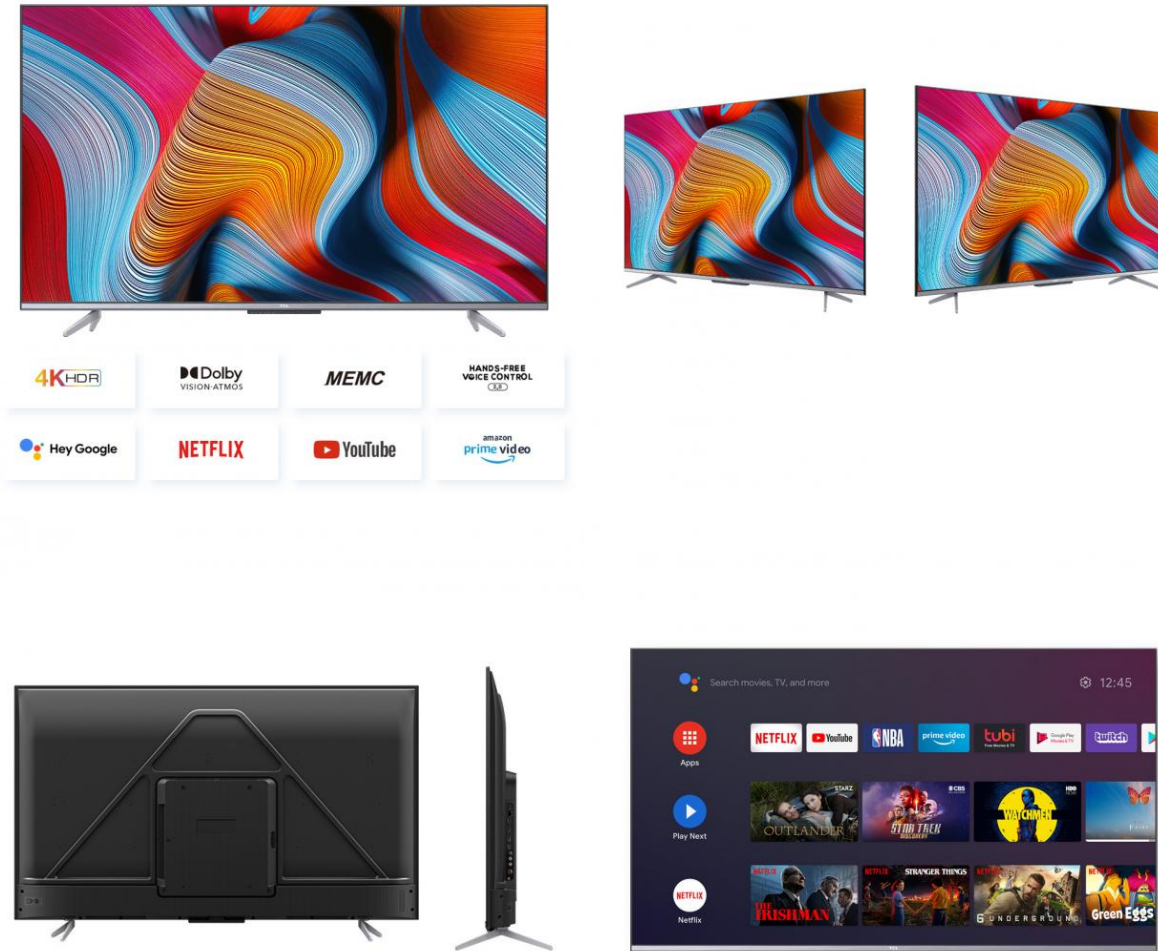

The Creative Life

TCL P725 75" 4K UHD Android Smart TV

Model No: TCL75P725

Price:

Rs. 769,999

Warranty:

2 Years(s) manufacturer warranty.
2 Years Manufacturer Warranty.

Delivery:

Specifications:

- Type: 4K UHD Android TV
- Screen Size: 75"
- Display Type: LED
- Display Resolution: 3840×2160
- Viewing Angle: 178°/178°
- Brightness: 330
- Color: 1.07G (8 bit + FRC)
- Refresh Rate: 60Hz
- Backlight Type: DLED
- Design - Frame Colour: Black
- Design - Stand Design: Ultra Slim
- Picture (Processing) - Contrast Enhancement: Yes
- Picture (Processing) - Picture Modes: Dynamic, Standard, Smart HDR, Sport, Movie (Game, PC)
- Picture (Processing) - HDR (High Dynamic Range) Compatibility: HDR10 Decoding Dolby Vision
- Picture (Processing) - Picture Processor: 64-bit A55×4 1.3GHz
- Picture (Processing) - Motion Enhancer: Motion Clear On, Off
- Picture (Processing) - Video Signal Support: Up to 4K@60Hz-12bit 4:2:2, 4K@60Hz-8bit 4:4:4
- Sound (Speakers / Amplifier) - Speaker Type: Integrated Speaker Boxes (Bottom Side)
- Sound (Speakers / Amplifier) - Audio Power Output: 2 x 15W
- Sound (Processing) - Sound Modes: Standard, Movie, Music, Voice, Game, Stadium, Personal
- Sound (Processing) - Dolby Audio Format Support: MS12Z wit Dolby Atmos
- Sound (Processing) - DTS Audio Format Support: DTS-HD Decoding
- Software - Electronic Program Guide (EPG): Yes (for DTV programme only)
- Software - Sleep Timer: Yes
- Software - Closed Captions (Analog/Digital): Yes
- Software - Voice Search: Voice input via remote control.