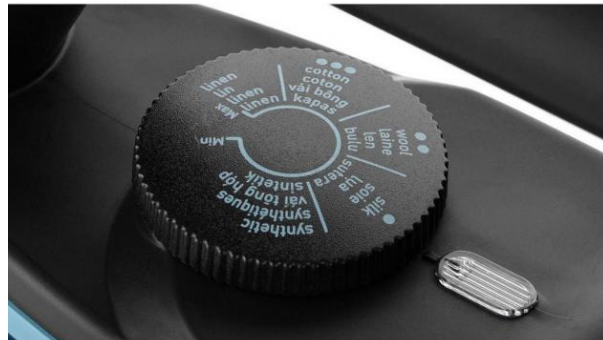

Tefal

Tefal Dry Iron Classical 1200W

Model No: TFFS2920MO

Price:

Rs. 8,499

Warranty:

1 Years(s) manufacturer warranty.
1 Year Manufacturer Warranty.

Delivery:

Specifications:

- Type: Dry Iron
- Power / Wattage: 1200 Watts
- Soleplate Type: Non-Stick Soleplate
- Other Information: Light Weight For Easy Handling

Date: 2026-04-14 04:26