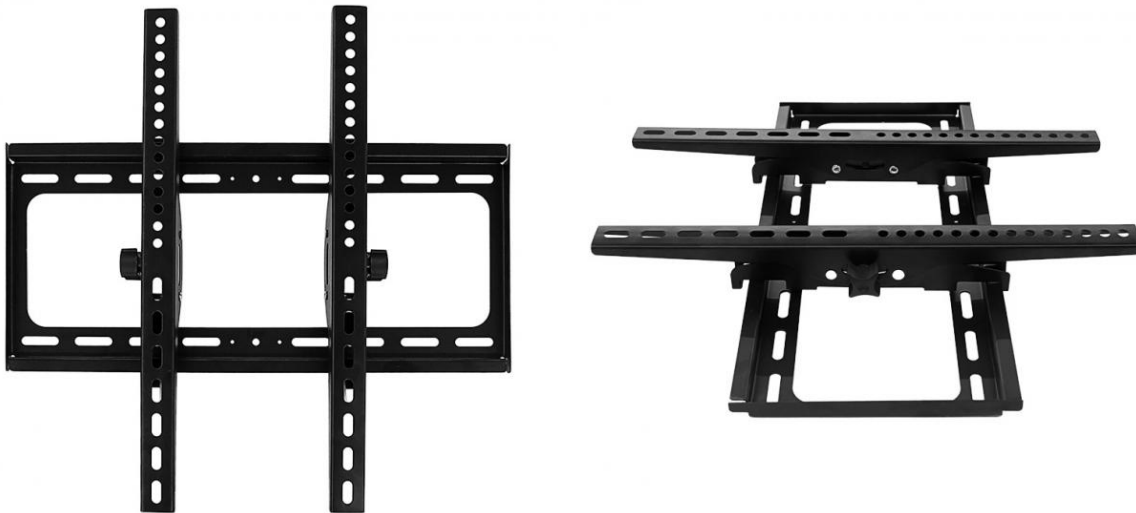

SINGER®

Singer Angled Removable LED LCD TV Wall Mount (WB-C45) (26" - 42")

Model No: WB-C45

Price:

Rs. 1,500

Warranty:

0 No(s) manufacturer warranty.

Delivery:

Specifications:

- Type: TV Wall Mount
- Design / Build / Material: Metal
- TV Sizes Supported: 26" To 42"
- Maximum Weight Load: 45KG (99lbs)
- VESA Compatible / Standards: 400 x 400mm
- Adjustable Tilt / Swivel / Rotation / Adjustability : Tilt 12° Up And 12° Down
- Arm Length Max: Mounted Just 6.8cm (2.7") From Wall
- Ideal/Suitable For: Suitable For Home, Entertainment, Public Places And Commercial Establishments Such As Living Room, Shopping Mall, Store Waiting Hall, Lounge, Classroom, Lobby And Restaurant.
- Colors: Black
- Warranty: No Warranty