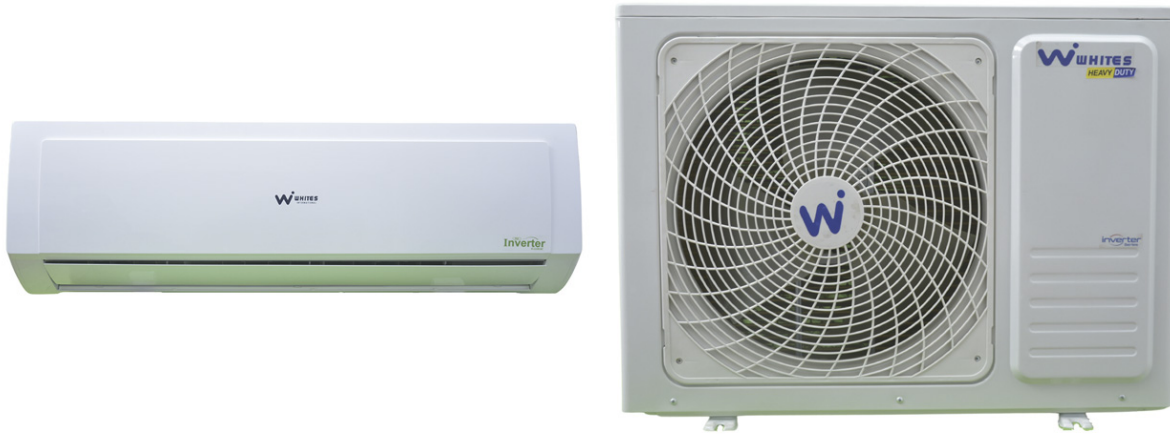

Whites Inverter Air Conditioner 22,000 BTU, Split Type (WIS24K-I5)

Model No: WIS24K-I5

Price:

Rs. 399,999

Warranty:

1 Years(s) manufacturer warranty.
1 Year Comprehensive Warranty.

Delivery:

Delivery - Standard 3 To 5 Working Days.

Specifications:

- Type: Wall Mounted - Inverter
- Refrigerant : R32
- Condenser: Fin & Tube 8.0 mm
- Compressor - Brand: High EER Twin Rotary
- Rated Power Supply (Volts/Hz/Phase): 230 / 50 / 1 Phase
- Rated Cooling Capacity (BTU/Hr): 22,519 BTU
- Rated Power Input (W): 1571W
- Rated EER: ISEER - 4.20 (W/W)
- Air Flow (IDU) (Cooling / Heating) (CFM): 950/850/750/600 CMH
- Sound Level (IDU) (Cooling / Heating): 50/44/41/37 dBA
- Display: yes
- On/Off Timer: yes
- Auto Restart: yes
- Sleep Mode: yes
- Turbo: yes
- Swing: Horizontal Swing - Auto, Vertical Swing - Manual
- Power Save Modes: yes
- Remote Control: yes
- Star / Energy Rating: 5 Star
- Dimension (IDU) (W X H X D): 970×300×224 mm
- Dimension (ODU) (W X H X D): 860*585*320 mm
- Net Weight (IDU): 13.1 kg
- Net Weight (ODU): 34 Kg
- Other Information / Features : Auto Fan, I feel option, Self Diagnosis, Energy Saving, Fan speed Steps - 4 speed, Low Voltage Start-up, Illuminating indoor unit display, Air Discharge position on Indoor unit, Auto Cleaning/X- FAN/Health, Dual drainage holes
- Country Of Origin/Manufacturer: Sri Lanka